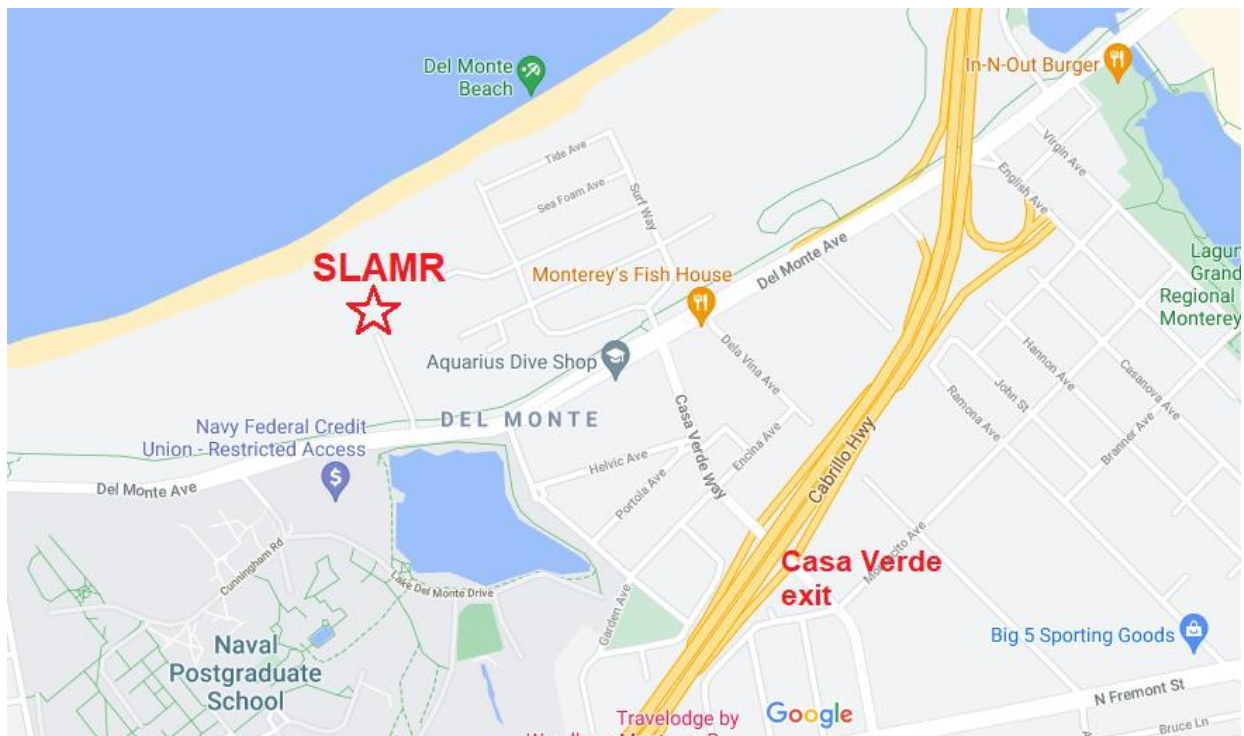

Map and Directions to SLAMR facility in Monterey, CA

Driving Instructions:

- From Highway 1/Cabrillo Highway (both northbound and southbound), take the Casa Verde exit.
- Head north towards the ocean.
- Turn Left on Del Monte Avenue.
- Turn right on the unnamed service road across from the lake on the grounds of the Naval Postgraduate School.
[Watch out for pedestrians and bikers as you cross the bike path!](#)
- The SLAMR facility is at the end of the unnamed service road.