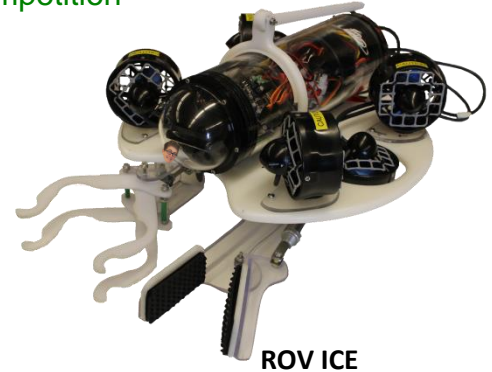

### OD-4D STAFF

Staff Member	Responsibility / Role	New/Return	Grade
Michael Howse	President and CEO, Safety Officer	R	12
Kaitlin Genge	CFO, Marketing	R	12
Emily Wiseman	Marketing, Tool Development	R	12
Joel Hatcher	Manager, Public Relations	R	11
Robin Murphy	ROV Operations- Pilot	R	11
Patrick Breen	Tool Development, Public Relations	R	11
Zachary Norman	Fabrication Technician, Testing	R	11
Clarke Payne	Tool Development	R	11
Matthew Butt	Manager, Tool Development	R	11
Josh Edwards	Electronics, Tool development	N	11
Melissa Mosher	Fabrication Technician	N	11
Lawrence O'Keefe	Software Designer	N	10
Keeley Flynn	Research & Development	N	10
Aby Pike	CAD Technician	N	10
Harley Alway	Software Designer	N	10

**ROV ICE**  
**Photo Credit: Matthew Butt**

#### ROV SPECS:

- **ROV name:** *ICE : Innovative Competitive Entry*
- **Total cost of New Materials for 2016:** \$1,505 USD
- **Value of Recycled Materials on ROV:** \$3,148 USD
- **Total Student hours to design and build:** 800
- **Safety features:** commercial electrical connectors, rounded frame, no sharp projections, shrouded thrusters, hi-grade electrical and electronics components, 25A circuit breaker at power source, LP pneumatic actuation.
- **Special features:** all tools are multi-function, non-corroding, unique and proprietary - designed and fabricated in-house; patent pending™ on three tools; CNC routed floating frame (HDPE) and tool skid (which can be separated from thruster unit); high maneuverability achieved by 30° thruster vectoring, multiple POV digital video cameras.