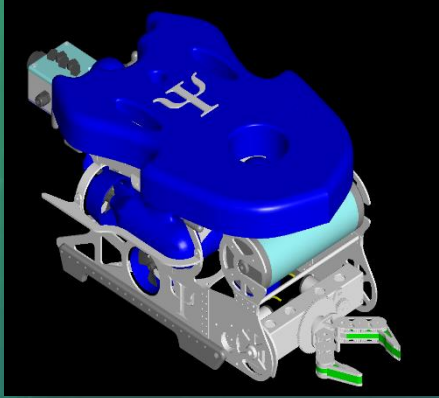

Psi

Ψ

Psycrophile Systems Inc.

From Sea-Tech 4-H Club Located in Mt. Vernon, WA, USA
2,350 miles from NASA Johnson Space Center

Safety Features:

- Emergency shut off switch
- Safety labels
- Shrouds around propellers
- Safety protocol and checklists

Special Features:

- Moving claw with three degrees of freedom
- Five camera video system
- Moving main camera assembly
- Removable tether
- Integrated control system

Expenditure Summary:

Company Expenditure: \$6,656