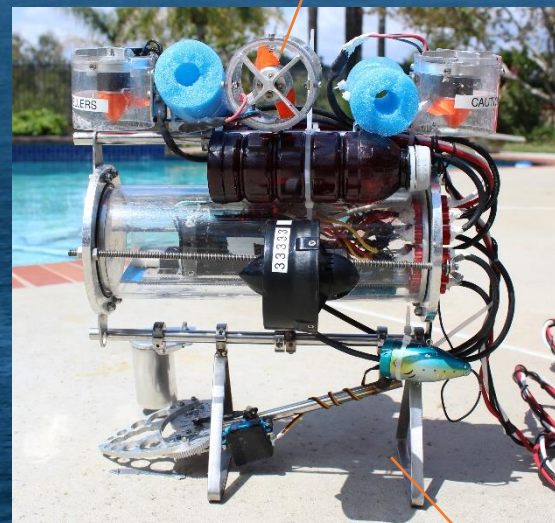

## CETACEA

*It glides smooth, just like the rest of its family.*

SAFETY FEATURE!

BRIGHT ORANGE  
PROPELLORS

SPECIAL FEATURE!

STAINLESS STEEL  
FRAME FOR  
DURABILITY

SPECIAL FEATURE!

EASY TO DETACH  
AND MODIFY WITH  
THESE TWO-PIECE  
SPLIT SHAFT  
COLLARS

SPECIAL FEATURE!

WEIGHS ONLY  
9.03 KG on land  
and 0 KG in water  
due to natural  
buoyancy